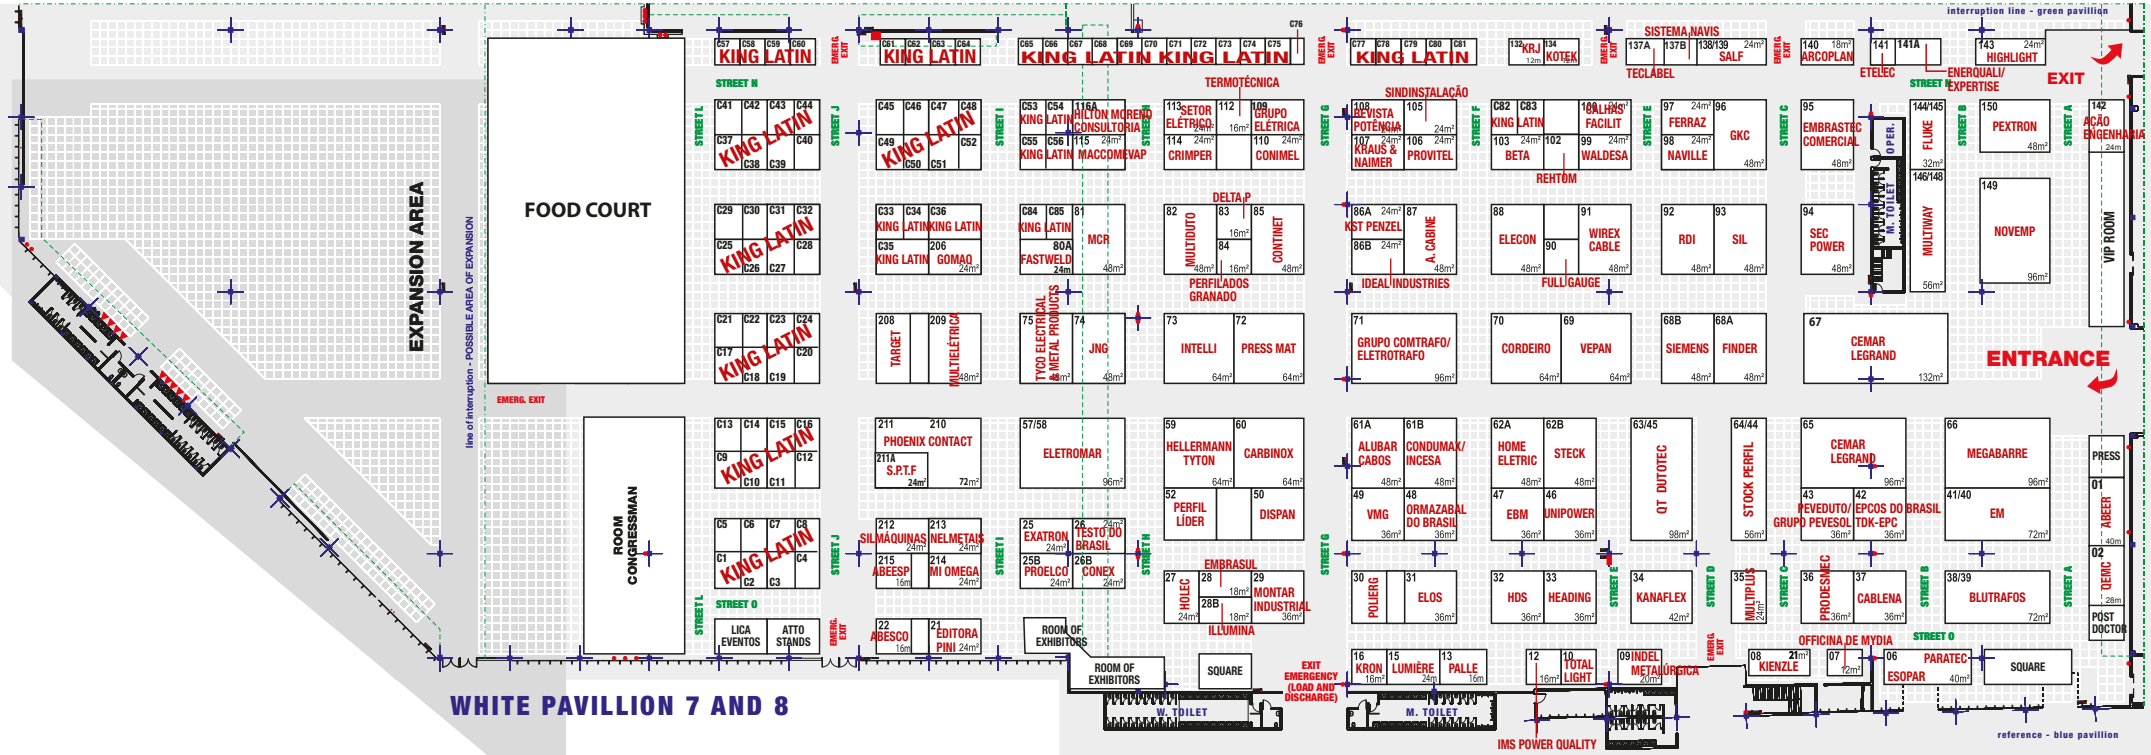

XIII ENCONTRO NACIONAL DE
INSTALAÇÕES ELÉTRICAS

29 – 1 JULY 2010
EXPO CENTER NORTE - WHITE PAVILLION
SÃO PAULO, SP – BRAZIL

Promoted by:

Organized by:

Sponsorship:

Floor plan